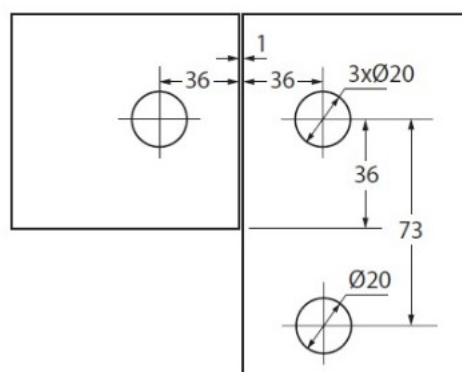

PRODUCT SHEET

Description:

Corner Connector "Lex", 52(70)x142x105mm, SS304-Brushed, 10-12mm Glass, w/2pcs. 1mm & 2 pcs. 2mm Gaskets(Not Glued)

Item number:

17.87.344-0

Units	Box	Carton	HS Code	Barcode
Pcs.	1	20	8302415000	 5704866453073