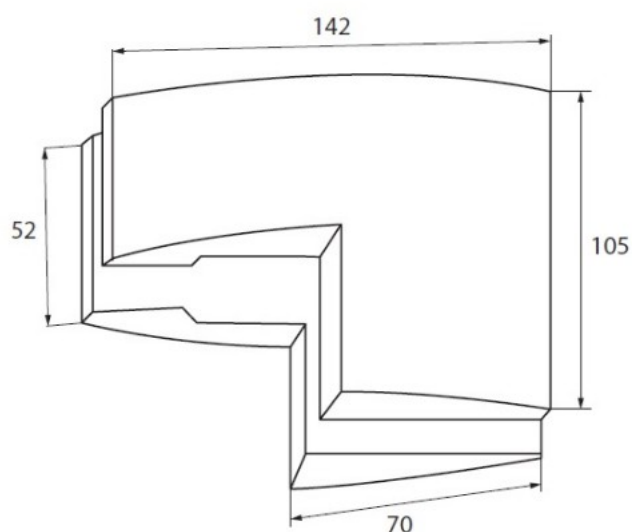

PRODUCT SHEET

Description:

Corner Connector "Lex", 52(70)x142x105mm, SS304-Brushed, 10-12mm Glass, w/2pcs. 1mm & 2 pcs. 2mm Gaskets(Not Glued)

Item number:

17.87.344-0

Units	Box	Carton	HS Code	Barcode
Pcs.	1	20	8302415000	 5704866453073